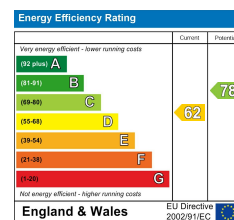

For Free Mortgage Quote and Best Mortgage Rates, call an Ellisons Mortgage Advisor on 020 8944 9494

Although these particulars are believed to be correct, their accuracy is not guaranteed and they do not form part of any contract.

Celebrating 30 years of successful Sales and Lettings in Merton