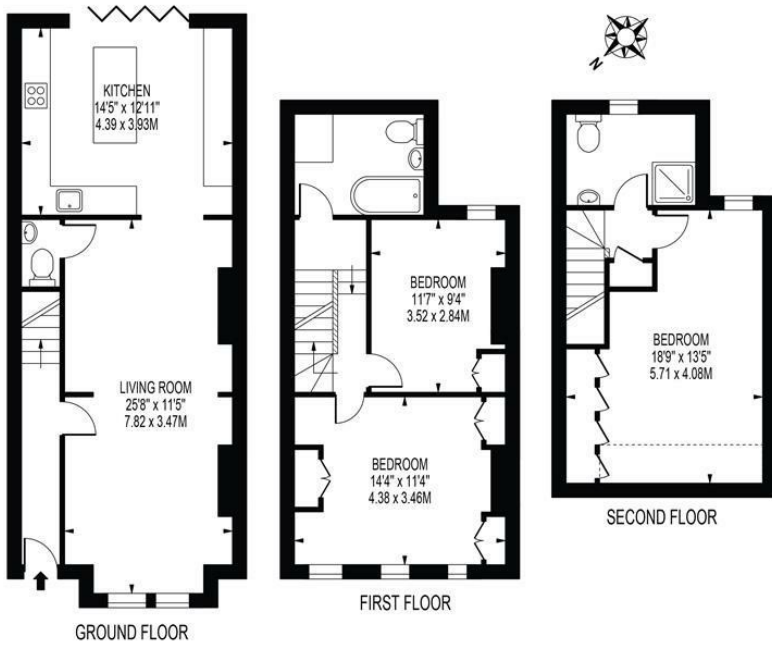

GILBERT ROAD

APPROXIMATE TOTAL INTERNAL FLOOR AREA: 1312 SQ FT - 121.9 SQ M
(INCLUDING RESTRICTED HEIGHT AREA)

APPROXIMATE GROSS INTERNAL AREA OF RESTRICTED HEIGHT: 29 SQ FT - 2.72 SQ M

- Victorian End Of Terrace House
- Superbly Presented Throughout
- Fully Extended
- Three Double Bedrooms
- Two Bathrooms
- Excellent Transport Connections
- Sought After Local Schools
- Freehold
- EPC Rating D
- Council Tax Band E

For Free Mortgage Quote and Best Mortgage Rates, call an Ellisons Mortgage Advisor on 020 8944 9494

Although these particulars are believed to be correct, their accuracy is not guaranteed and they do not form part of any contract.

Celebrating 30 years of successful Sales and Lettings in Merton